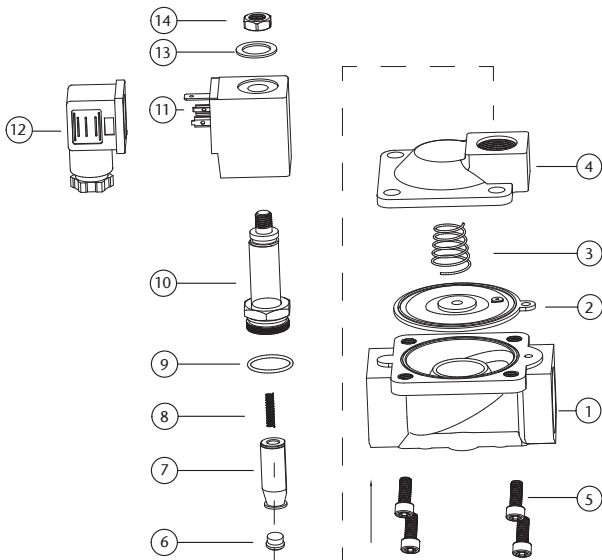

## Parts Diagram

| N. | Component         | Material                    |
|----|-------------------|-----------------------------|
| 1  | Valve Body        | Brass/Stainless Steel 316   |
| 2  | Diaphragm         | NBR/EPDM/Viton              |
| 3  | Diaphragm Spring  | Stainless Steel 304         |
| 4  | Valve Cover       | Brass/Stainless Steel 316   |
| 5  | Bolt              | Stainless Steel 302         |
| 6  | Pilot Seal        | NBR/EPDM/Viton              |
| 7  | Pilot             | Stainless Steel 1J117       |
| 8  | Pilot Spring      | Stainless Steel 304         |
| 9  | O Ring            | NBR/EPDM/Viton              |
| 10 | Plunger Tube Unit | Stainless Steel 304 + 1J117 |
| 11 | Coil              | Enamelled Wire              |
| 12 | Plug              | Nylon                       |
| 13 | Washer            | Stainless Steel 302         |
| 14 | Lock Nut          | Stainless Steel 302         |

## Main Dimensions

Orifice: 3mm & 4mm  
Port: 1/8", 1/4" & 3/8"

Orifice: 10.5mm  
Port: 1/4", 3/8" & 1/2"

Large Orifice  
See Table opposite

Please refer to our price list for stocked items

Dimensions in mm

This data sheet is designed as a guide and should not be regarded as wholly accurate in every detail. We reserve the right to amend the specification of any product without notice.