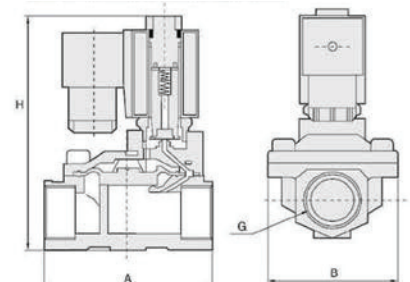

## Parts Diagram

| N. | Component         | Material                    |
|----|-------------------|-----------------------------|
| 1  | Valve Body        | Brass/Stainless Steel 316   |
| 2  | Diaphragm         | NBR/EPDM/Viton              |
| 3  | Diaphragm Spring  | Stainless Steel 304         |
| 4  | Valve Cover       | Brass/Stainless Steel 316   |
| 5  | Bolt              | Stainless Steel 302         |
| 6  | Pilot Seal        | NBR/EPDM/Viton              |
| 7  | Pilot             | Stainless Steel 1J117       |
| 8  | Pilot Spring      | Stainless Steel 304         |
| 9  | O Ring            | NBR/EPDM/Viton              |
| 10 | Plunger Tube Unit | Stainless Steel 304 + 1J117 |
| 11 | Coil              | Enamelled Wire              |
| 12 | Plug              | Nylon                       |
| 13 | Washer            | Stainless Steel 302         |
| 14 | Lock Nut          | Stainless Steel 302         |

## Main Dimensions

Orifice: 3mm & 4mm  
Port: 1/8", 1/4" & 3/8"

Orifice: 10.5mm  
Port: 1/4", 3/8" & 1/2"

Large Orifice  
See Table opposite

Please refer to our price list for stocked items

Dimensions in mm

This data sheet is designed as a guide and should not be regarded as wholly accurate in every detail. We reserve the right to amend the specification of any product without notice.