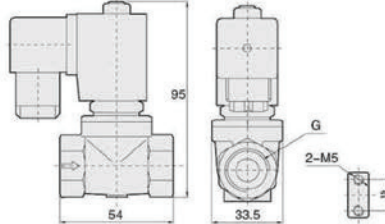

## Parts Diagram

| N. | Component         | Material                    |
|----|-------------------|-----------------------------|
| 1  | Valve Body        | Brass/Stainless Steel 316   |
| 2  | Diaphragm         | NBR/EPDM/Viton              |
| 3  | Diaphragm Spring  | Stainless Steel 304         |
| 4  | Valve Cover       | Brass/Stainless Steel 316   |
| 5  | Bolt              | Stainless Steel 302         |
| 6  | Pilot Seal        | NBR/EPDM/Viton              |
| 7  | Pilot             | Stainless Steel 1J117       |
| 8  | Pilot Spring      | Stainless Steel 304         |
| 9  | O Ring            | NBR/EPDM/Viton              |
| 10 | Plunger Tube Unit | Stainless Steel 304 + 1J117 |
| 11 | Coil              | Enamelled Wire              |
| 12 | Plug              | Nylon                       |
| 13 | Washer            | Stainless Steel 302         |
| 14 | Lock Nut          | Stainless Steel 302         |

## Main Dimensions

Orifice: 3mm & 4mm  
Port: 1/8", 1/4" & 3/8"

Orifice: 10.5mm  
Port: 1/4", 3/8" & 1/2"

Large Orifice  
See Table opposite

Please refer to our price list for stocked items

Dimensions in mm

This data sheet is designed as a guide and should not be regarded as wholly accurate in every detail. We reserve the right to amend the specification of any product without notice.