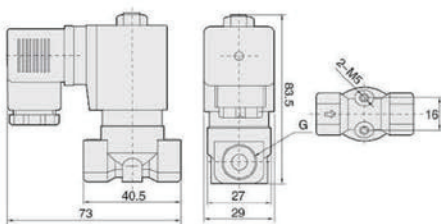

## Parts Diagram

| N. | Component         | Material                    |
|----|-------------------|-----------------------------|
| 1  | Valve Body        | Brass/Stainless Steel 316   |
| 2  | Diaphragm         | NBR/EPDM/Viton              |
| 3  | Diaphragm Spring  | Stainless Steel 304         |
| 4  | Valve Cover       | Brass/Stainless Steel 316   |
| 5  | Bolt              | Stainless Steel 302         |
| 6  | Pilot Seal        | NBR/EPDM/Viton              |
| 7  | Pilot             | Stainless Steel 1J117       |
| 8  | Pilot Spring      | Stainless Steel 304         |
| 9  | O Ring            | NBR/EPDM/Viton              |
| 10 | Plunger Tube Unit | Stainless Steel 304 + 1J117 |
| 11 | Coil              | Enamelled Wire              |
| 12 | Plug              | Nylon                       |
| 13 | Washer            | Stainless Steel 302         |
| 14 | Lock Nut          | Stainless Steel 302         |

## Main Dimensions

Orifice: 3mm & 4mm  
Port: 1/8", 1/4" & 3/8"

Orifice: 10.5mm  
Port: 1/4", 3/8" & 1/2"

Large Orifice  
See Table opposite

Please refer to our price list for stocked items

Dimensions in mm

This data sheet is designed as a guide and should not be regarded as wholly accurate in every detail. We reserve the right to amend the specification of any product without notice.