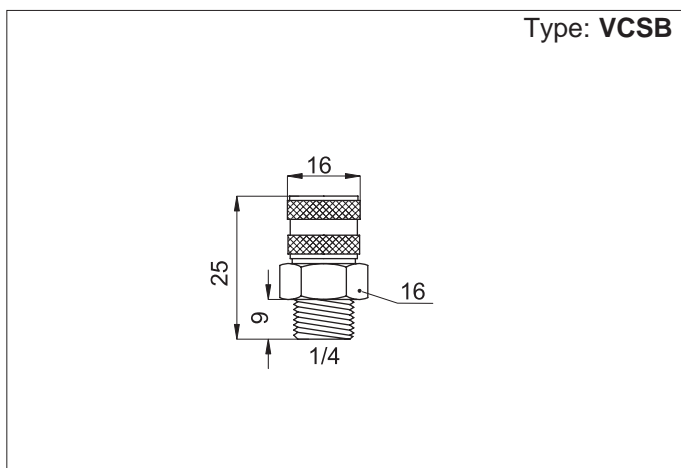

Series of accessories for the mounting (bracket and fitting) and the use (condense drain valve) of the reservoirs.

| Code   | Item |
|--------|------|
| 050601 | STSB |

Material: Zinc plated steel

| Code   | Item |
|--------|------|
| 050603 | PRSB |

Material: Nickel plated brass

| Code   | Item |
|--------|------|
| 050602 | VCSB |

Material: Acetal resin