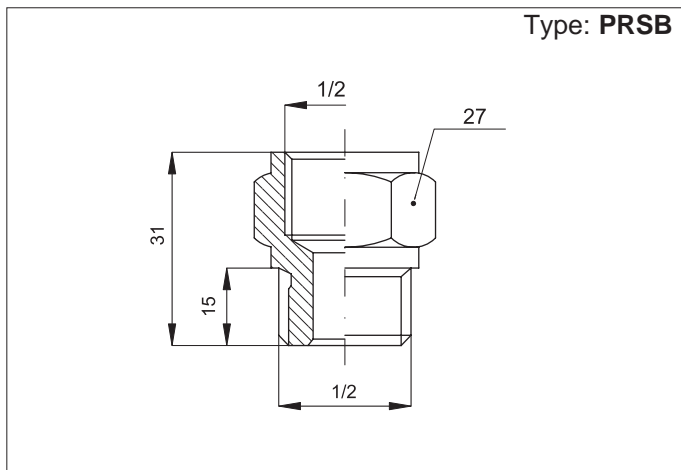

| Version                             | Symbol | Type |
|-------------------------------------|--------|------|
| Mounting bracket                    |        | STSB |
| Bracket/tank connection fitting     |        | PRSB |
| Semi-automatic condense drain valve |        | VCSB |

Series of accessories for the mounting (bracket and fitting) and the use (condense drain valve) of the reservoirs.

| Code   | Item |
|--------|------|
| 050601 | STSB |

Material: Zinc plated steel

| Code   | Item |
|--------|------|
| 050603 | PRSB |

Material: Nickel plated brass

| Code   | Item |
|--------|------|
| 050602 | VCSB |

Material: Acetal resin