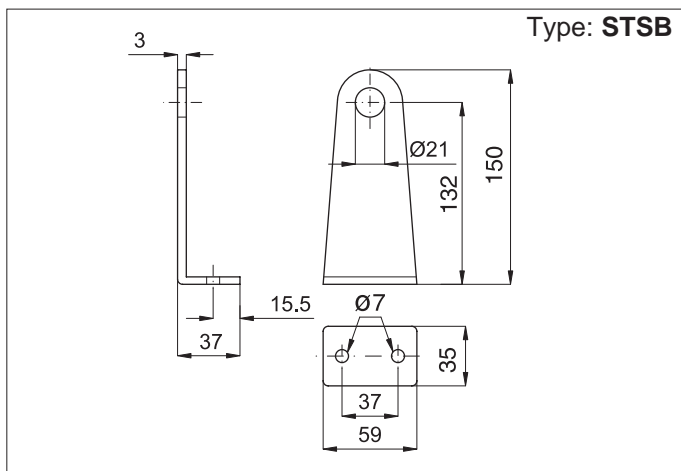

| Version                             | Symbol | Type |
|-------------------------------------|--------|------|
| Mounting bracket                    |        | STSB |
| Bracket/tank connection fitting     |        | PRSB |
| Semi-automatic condense drain valve |        | VCSB |

Series of accessories for the mounting (bracket and fitting) and the use (condense drain valve) of the reservoirs.

| Code   | Item |
|--------|------|
| 050601 | STSB |

Material: Zinc plated steel

| Code   | Item |
|--------|------|
| 050603 | PRSB |